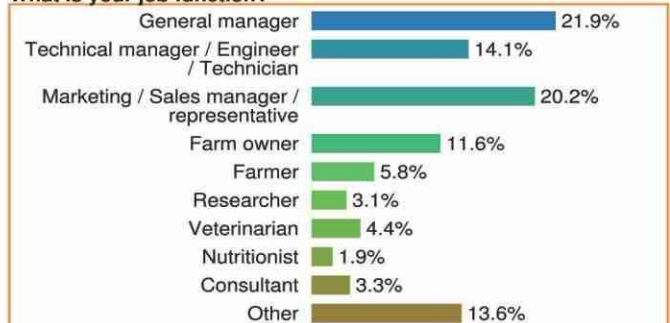

Facts & Figures

March 13-15, 2013 | BITEC Bangkok, Thailand

| | Wednesday | Thursday | Friday | Total |
|--|-----------|----------|--------|--------|
| Visits Exhibition | 15,982 | 12,190 | 5,057 | 33,229 |
| Visits Conferences & Seminars | 1,148 | 2,096 | | 3,244 |
| Dedicated visits Aquatic Asia | 356 | 259 | 90 | 695 |

Top 20 Countries (19,933 foreign visits from 118 countries)

What is your job function?

Do you have concrete investment/buying plans?

In which sector are you interested?

What is the main activity/sector of your company?