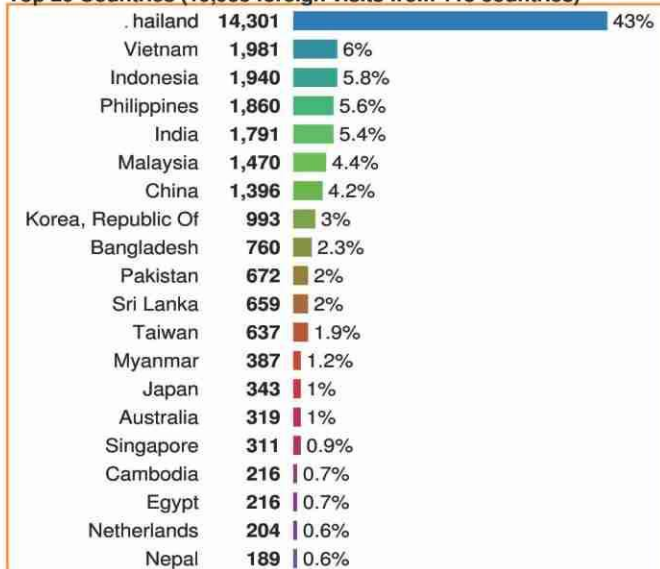

Facts & Figures

March 13-15, 2013 | BITEC Bangkok, Thailand

| | Wednesday | Thursday | Friday | Total |
|--|-----------|----------|--------|--------|
| Visits Exhibition | 15,982 | 12,190 | 5,057 | 33,229 |
| Visits Conferences & Seminars | 1,148 | 2,096 | | 3,244 |
| Dedicated visits Aquatic Asia | 356 | 259 | 90 | 695 |

Top 20 Countries (19,933 foreign visits from 118 countries)

What is your job function?

Do you have concrete investment/buying plans?

In which sector are you interested?

What is the main activity/sector of your company?